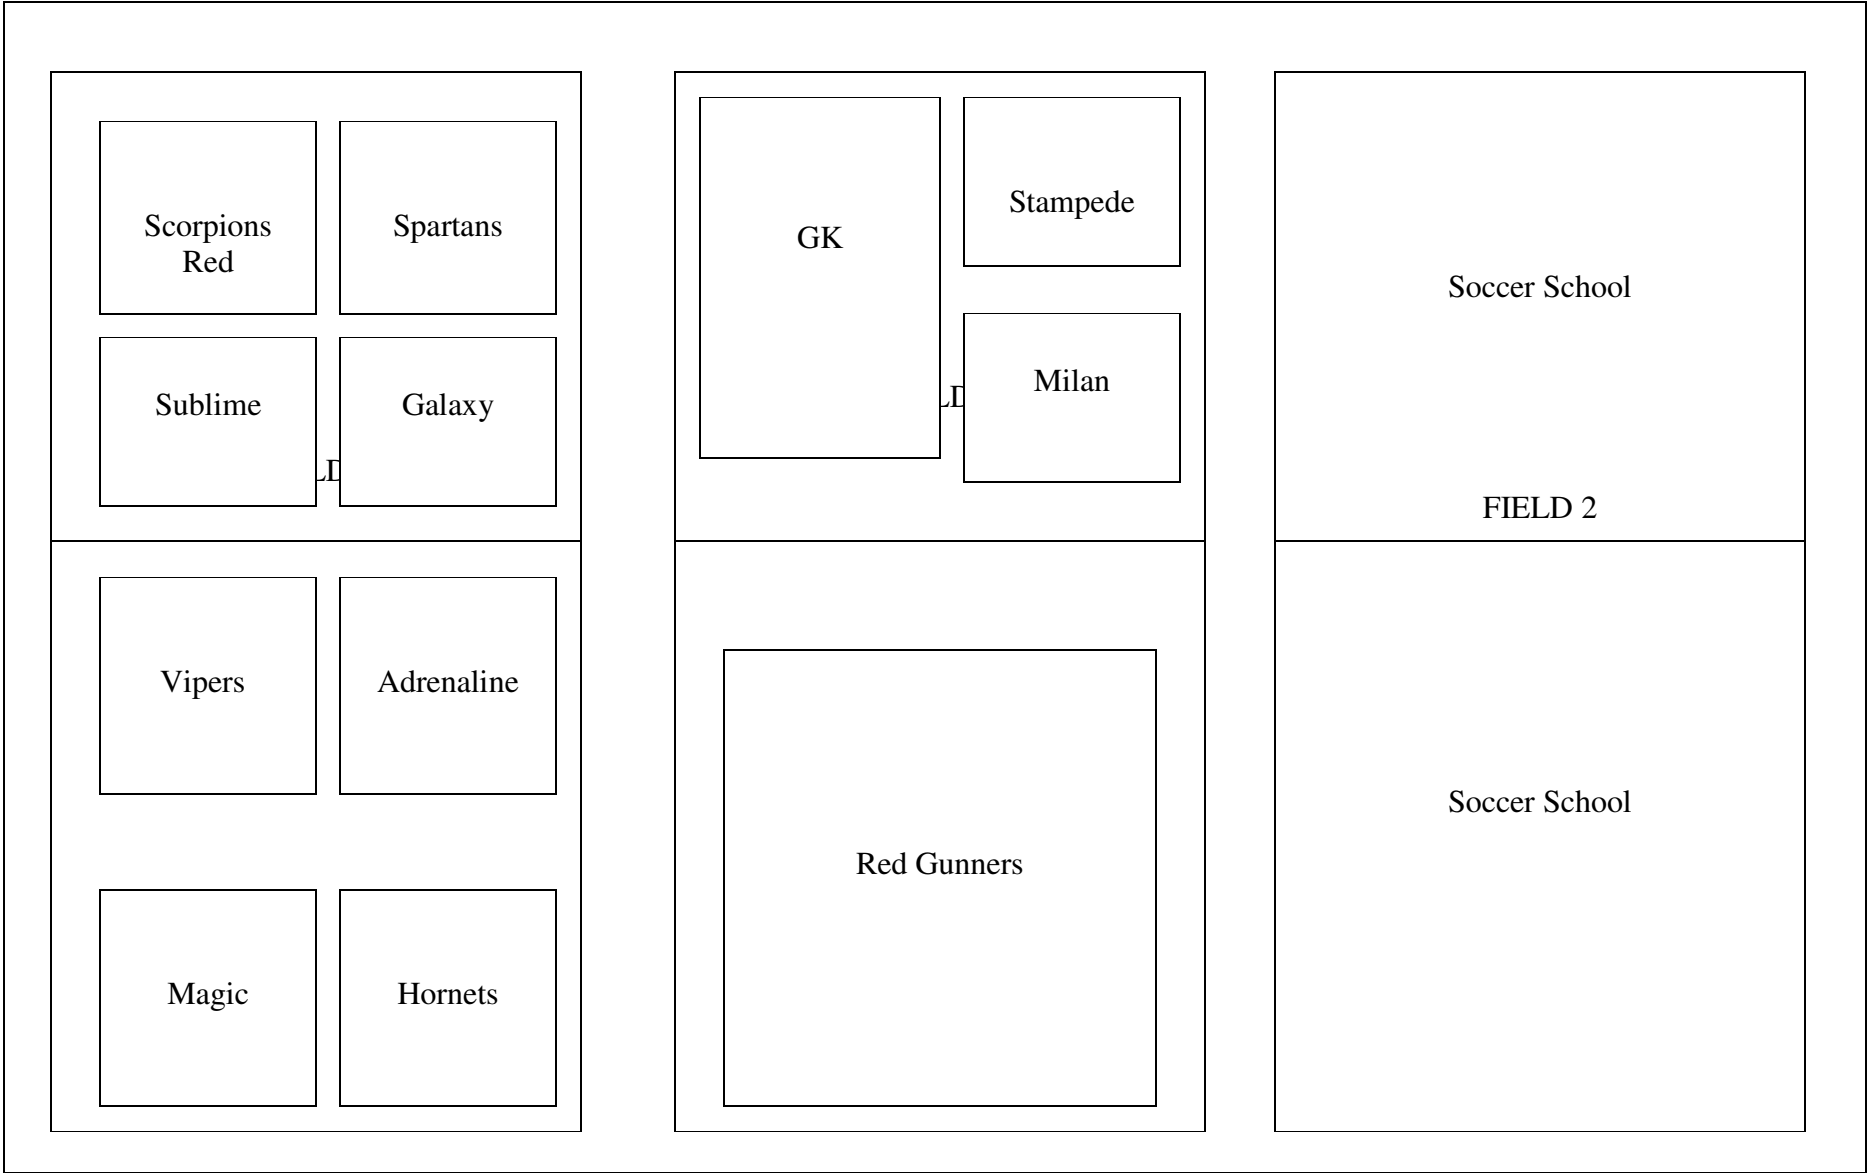

ADO Field Assignment

Monday

ADO Field Assignment

Tuesday

ADO Field Assignment

Wednesday

ADO Field Assignment

Thursday

Rojos	GK
-------	----

FIELD 4

Strike Force	Corinthians
King Cobras	Inferno

LI

Galaxy	Storm
--------	-------

FIELD 2

Chiles	Aguilas
Hornets	Sublime

Red Gunners

Rage

ADO Field Assignment

Friday

Skills

Rangers

Soccer School

FIELD 4

FIELD 3