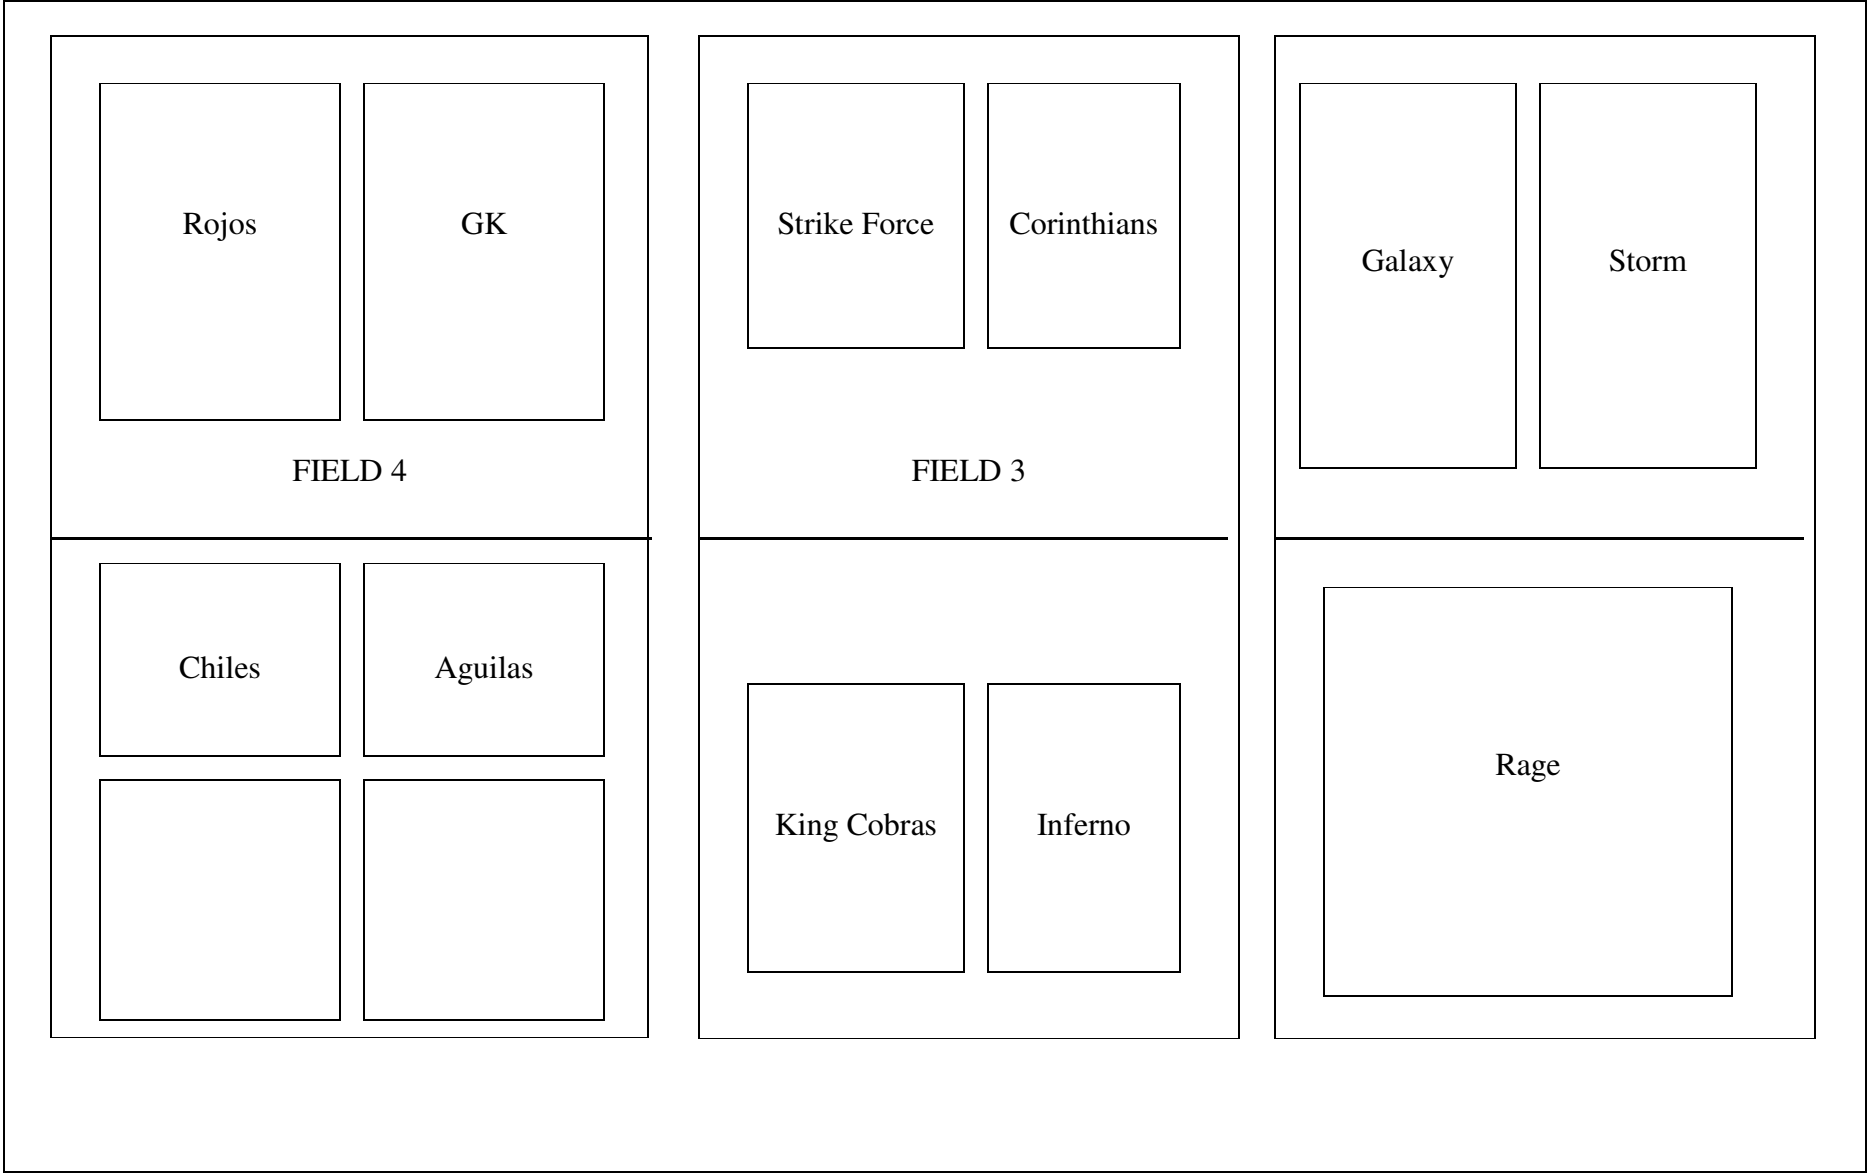

ADO Field Assignment

Monday

ADO Field Assignment

Tuesday

ADO Field Assignment

Wednesday

ADO Field Assignment

Thursday

Rojos	GK
-------	----

FIELD 4

Strike Force	Corinthians
King Cobras	Inferno

LI

Galaxy	Storm
--------	-------

FIELD 2

Chiles	Aguilas
Hornets	Sublime

Red Gunners

Rage

ADO Field Assignment

Friday

Skills

Rangers

Soccer School

FIELD 4

FIELD 3