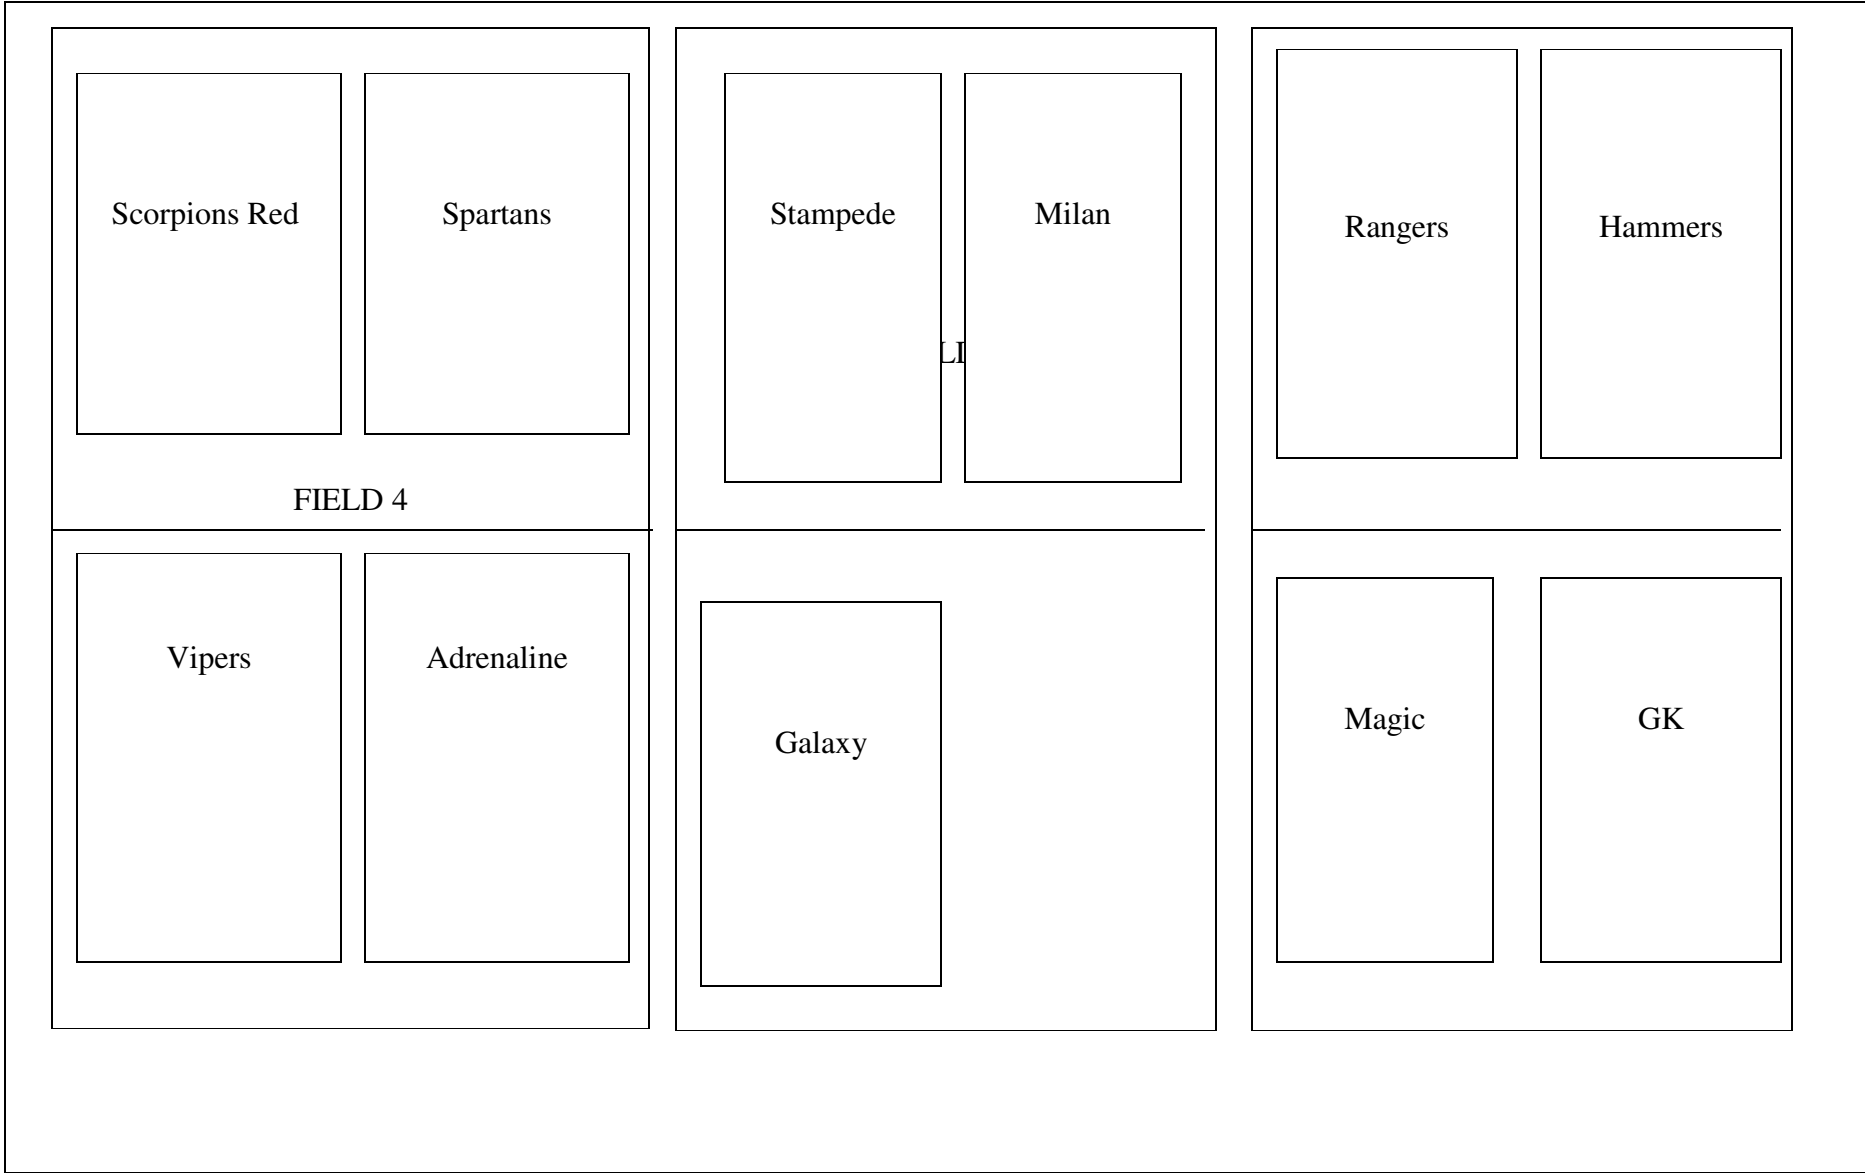

ADO Field Assignment

Monday

ADO Field Assignment

Tuesday

ADO Field Assignment

Wednesday

ADO Field Assignment

Thursday

Rojos	GK
-------	----

FIELD 4

Strike Force	Corinthians
King Cobras	Inferno

LI

Galaxy	Storm
--------	-------

FIELD 2

Chiles	Aguilas
Hornets	Sublime

Red Gunners

Rage

ADO Field Assignment

Friday

Skills

Rangers

Soccer School

FIELD 4

FIELD 3